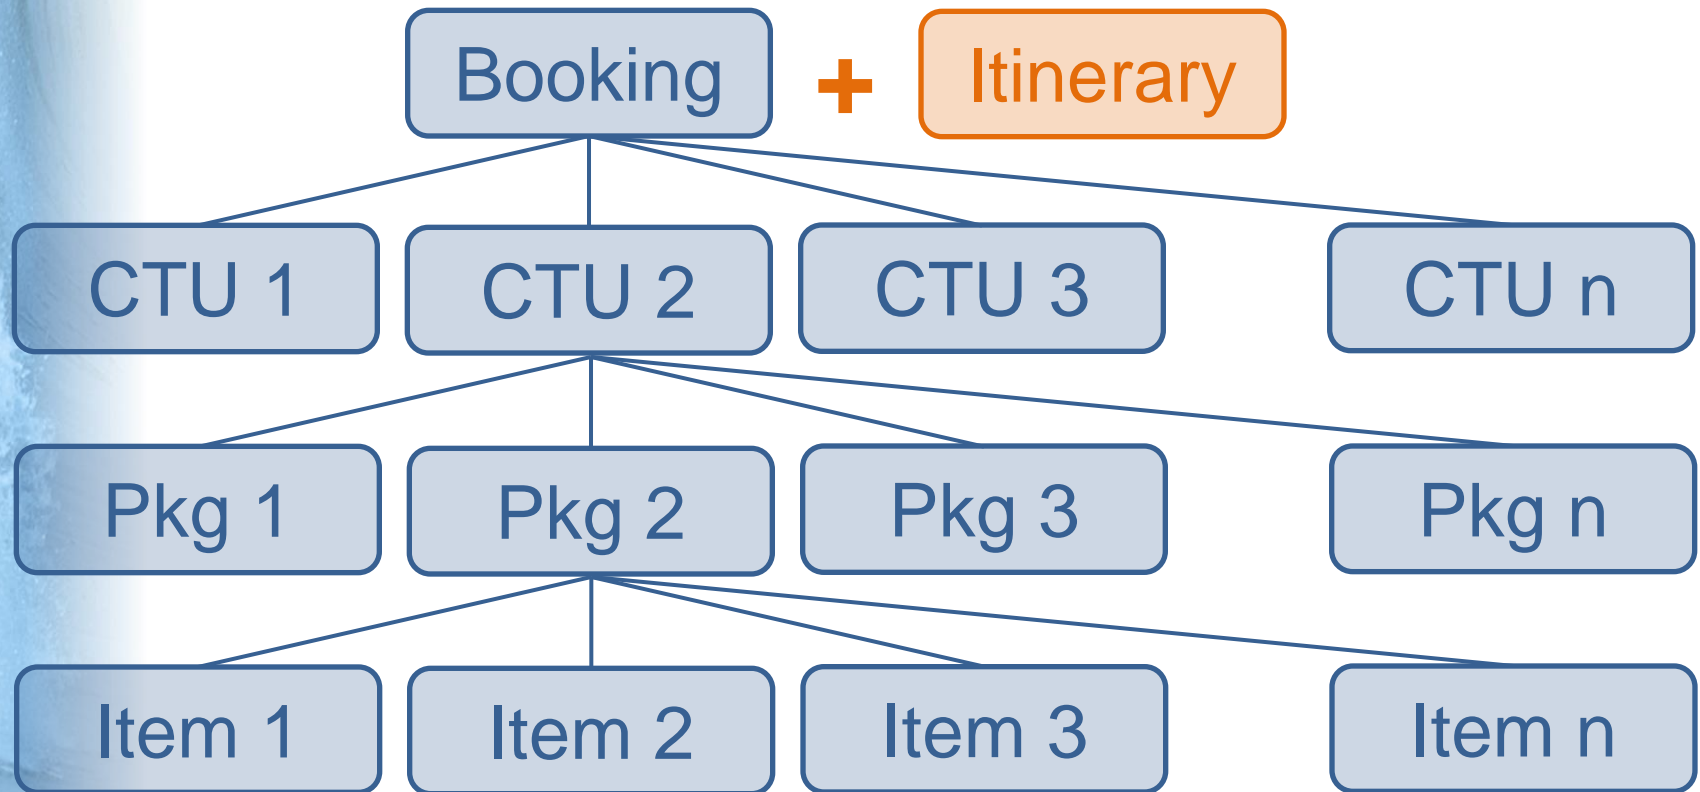

# Hazcheck WebService

---

## **Stage:**

- Voyage
- Operator
- Vessel
- Regulations

## **Location:**

- Code
- Name
- Type: Origin, Load, Transit, Transhipment, Unload, Destination